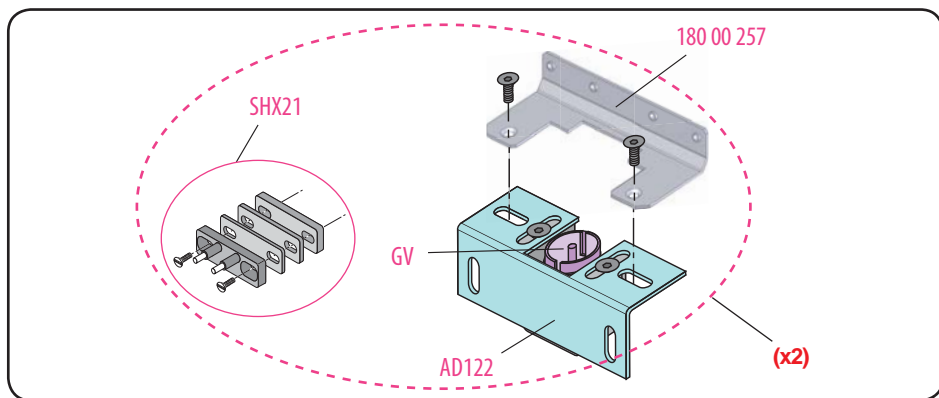

with lever on opposite side.

To replace :

Double lock HE1-HE2
(Schindler).

Substitution :

LR 180 * * HE/146 (prudhomme S.a.)

Optional :
CP/DV (drilling gauge).
CP/dHE (drilling gauge).

with lever on opposite side.

réf. : LR180 HG HE/146

réf. : LR180 HD HE/146

with lever on opposite side.

Mounting stages

Right door
(shaft view)

Right door
(shaft view)

Left door
(shaft view)

Left door
(shaft view)