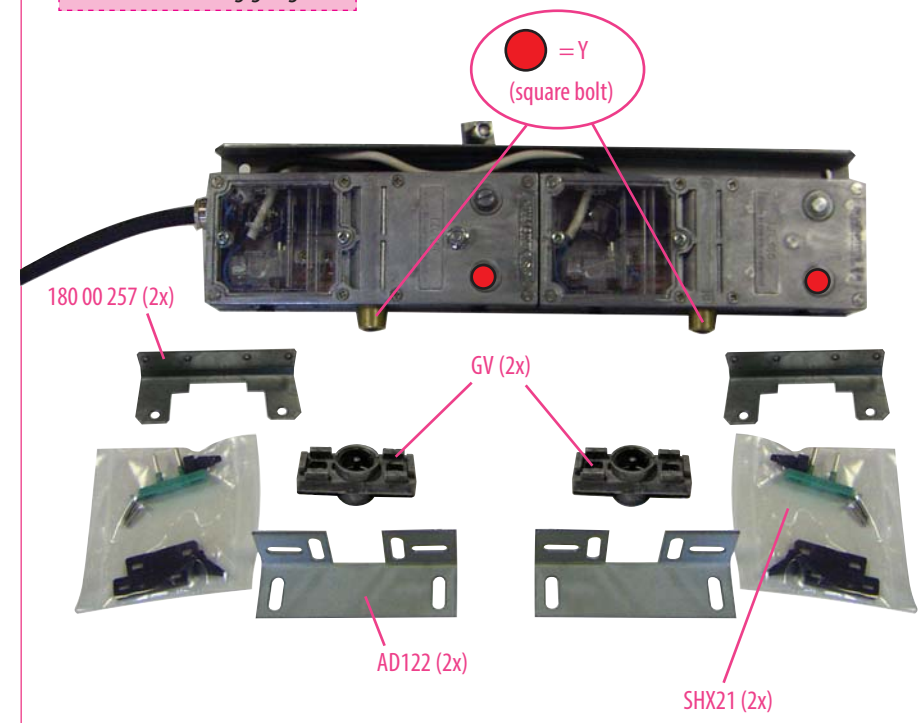

with lever on opposite side.

To replace :

Double lock HE1-HE2
(Schindler).

Substitution :

LR 180 * * HE/146 (prudhomme S.a.)

Optional :
CP/DV (drilling gauge).
CP/dHE (drilling gauge).

with lever on opposite side.

réf. : LR180 HG HE/146

réf. : LR180 HD HE/146

with lever on opposite side.

Mounting stages

Right door
(shaft view)

Right door
(shaft view)

Left door
(shaft view)

Left door
(shaft view)