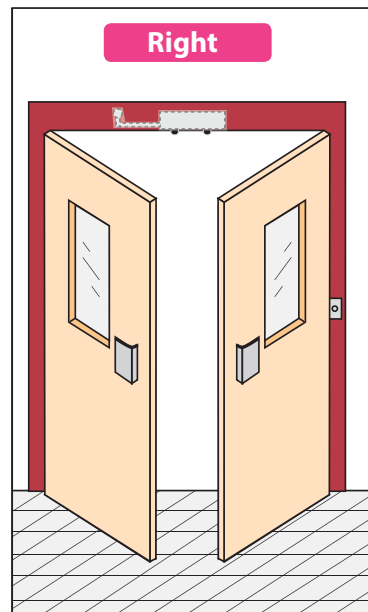

with lever on opposite side.

To replace :

Double lock HE1-HE2
(Schindler).

Substitution :

LR 180 * * HE/146 (prudhomme S.a.)

Optional :
CP/DV (drilling gauge).
CP/dHE (drilling gauge).

with lever on opposite side.

réf. : LR180 HG HE/146

réf. : LR180 HD HE/146

with lever on opposite side.

Mounting stages

Right door
(shaft view)

Right door
(shaft view)

Left door
(shaft view)

Left door
(shaft view)