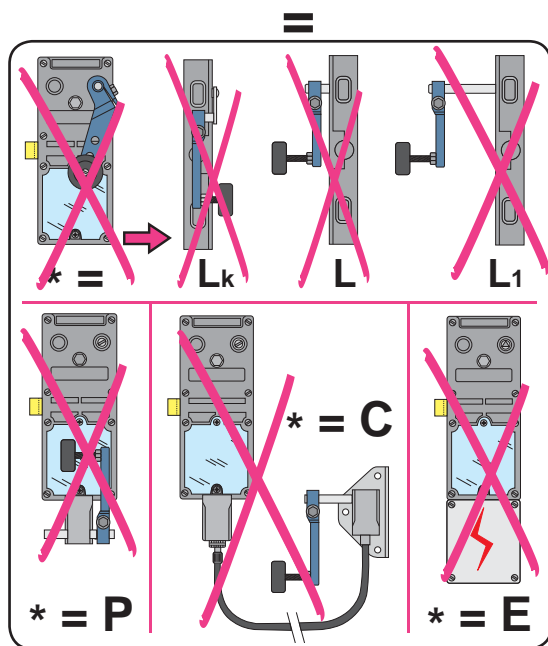

with lever on opposite side.

To replace :

Double lock HE1-HE2
(Schindler).

Substitution :

LR 180 * * HE/146 (prudhomme S.a.)

Optional :
CP/DV (drilling gauge).
CP/dHE (drilling gauge).

with lever on opposite side.

réf. : LR180 HG HE/146

réf. : LR180 HD HE/146

with lever on opposite side.

Mounting stages

Right door
(shaft view)

Right door
(shaft view)

Left door
(shaft view)

Left door
(shaft view)