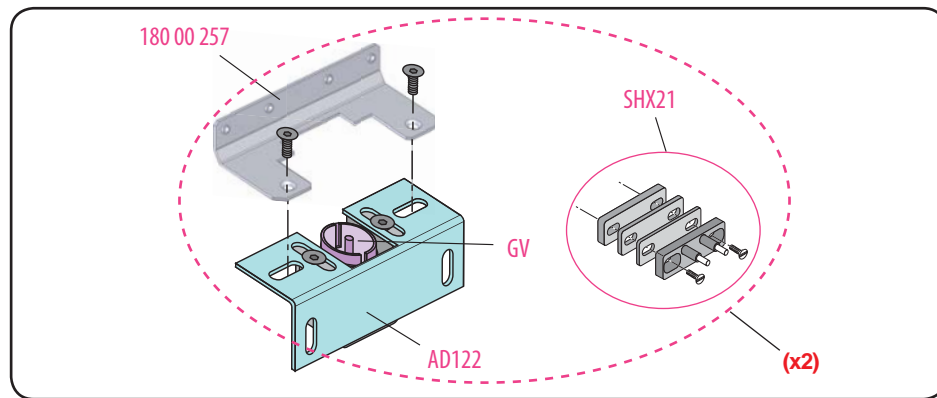

with lever on opposite side.

To replace :

Double lock HE1-HE2
(Schindler).

Substitution :

LR 180 * * HE/146 (prudhomme S.a.)

Optional :
CP/DV (drilling gauge).
CP/dHE (drilling gauge).

with lever on opposite side.

réf. : LR180 HG HE/146

réf. : LR180 HD HE/146

with lever on opposite side.

Mounting stages

Right door
(shaft view)

Right door
(shaft view)

Left door
(shaft view)

Left door
(shaft view)