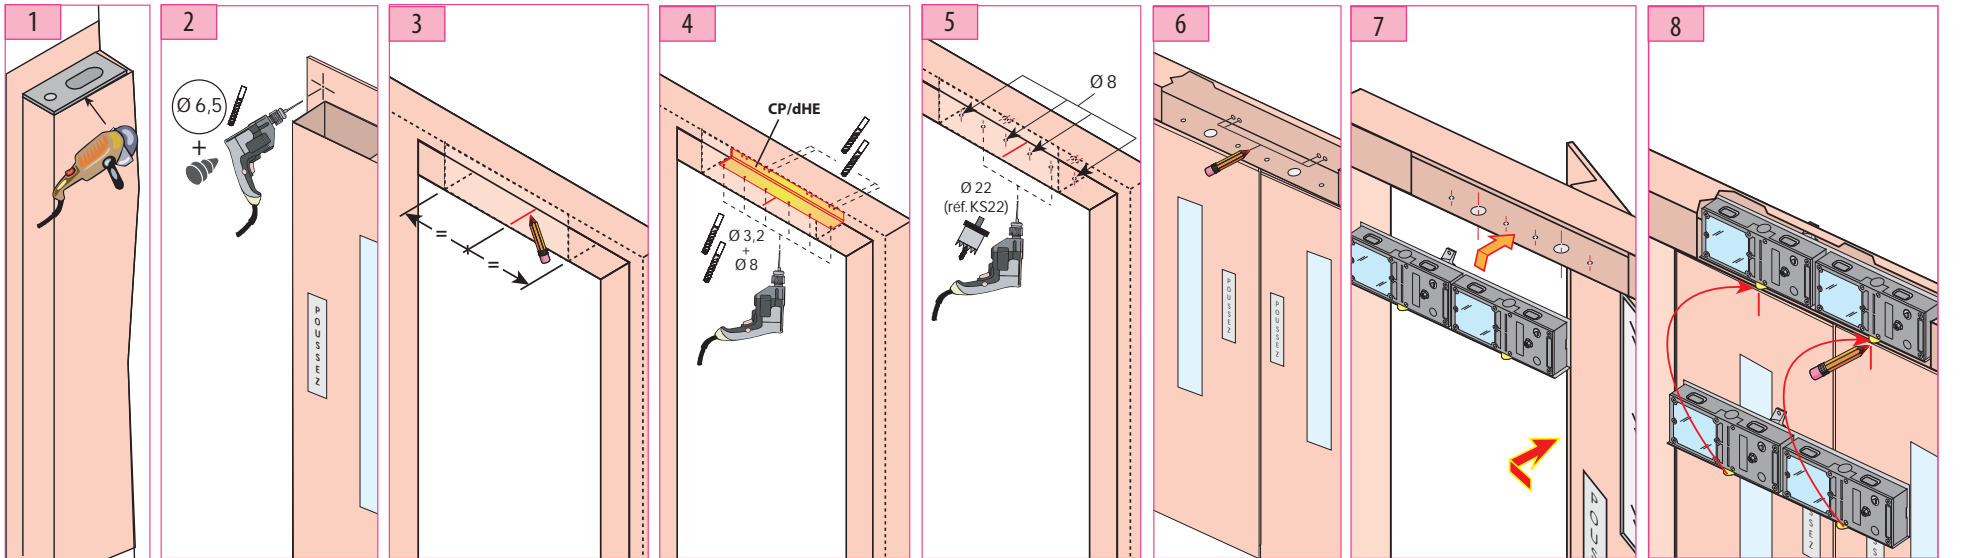

with lever on opposite side.

To replace :

Double lock HE1-HE2
(Schindler).

Substitution :

LR 180 * * HE/146 (prudhomme S.a.)

Optional :
CP/DV (drilling gauge).
CP/dHE (drilling gauge).

with lever on opposite side.

réf. : LR180 HG HE/146

réf. : LR180 HD HE/146

with lever on opposite side.

Mounting stages

Right door
(shaft view)

Right door
(shaft view)

Left door
(shaft view)

Left door
(shaft view)