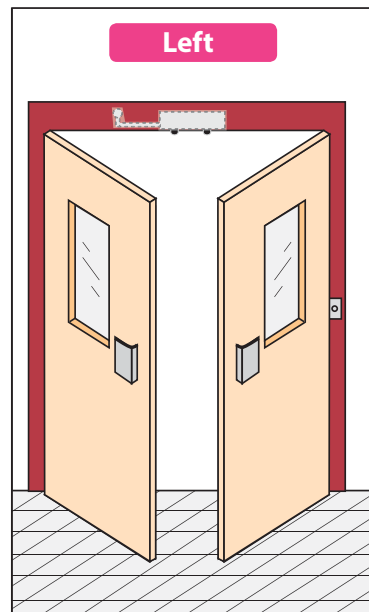

with lever on opposite side.

To replace :

Double lock HE1-HE2
(Schindler).

Substitution :

LR 180 * * HE/146 (prudhomme S.a.)

Optional :
CP/DV (drilling gauge).
CP/dHE (drilling gauge).

with lever on opposite side.

réf. : LR180 HG HE/146

réf. : LR180 HD HE/146

with lever on opposite side.

Mounting stages

Right door
(shaft view)

Right door
(shaft view)

Left door
(shaft view)

Left door
(shaft view)