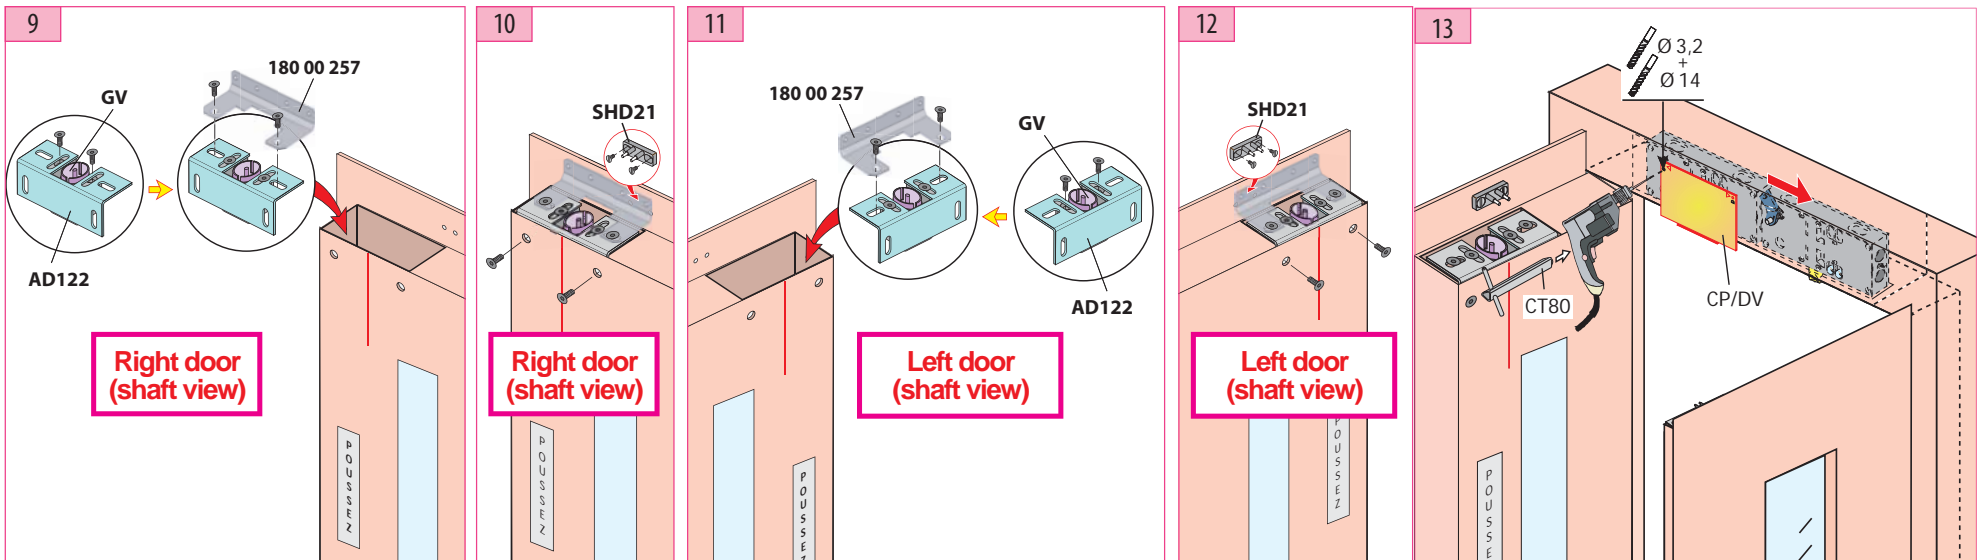

with lever on opposite side.

To replace :

Double lock HE1-HE2
(Schindler).

Substitution :

LR 180 * * HE/146 (prudhomme S.a.)

Optional :
CP/DV (drilling gauge).
CP/dHE (drilling gauge).

with lever on opposite side.

réf. : LR180 HG HE/146

réf. : LR180 HD HE/146

with lever on opposite side.

Mounting stages

Right door
(shaft view)

Right door
(shaft view)

Left door
(shaft view)

Left door
(shaft view)