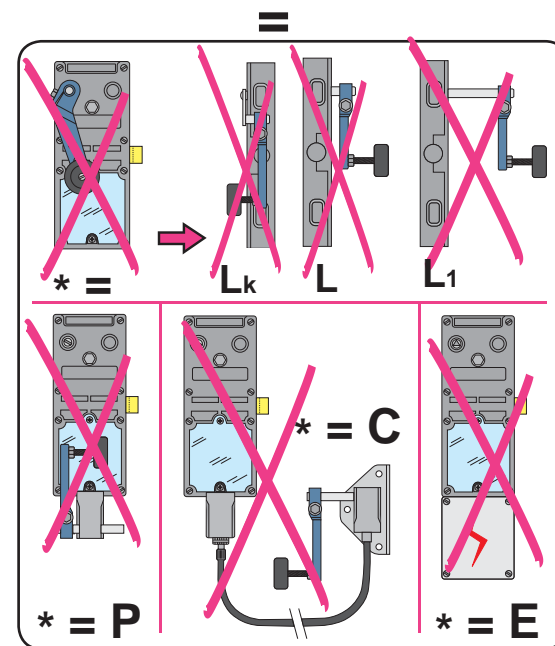

with lever on opposite side.

To replace :

Double lock HE1-HE2
(Schindler).

Substitution :

LR 180 * * HE/146 (prudhomme S.a.)

Optional :
CP/DV (drilling gauge).
CP/dHE (drilling gauge).

with lever on opposite side.

réf. : LR180 HG HE/146

réf. : LR180 HD HE/146

with lever on opposite side.

Mounting stages

Right door
(shaft view)

Right door
(shaft view)

Left door
(shaft view)

Left door
(shaft view)